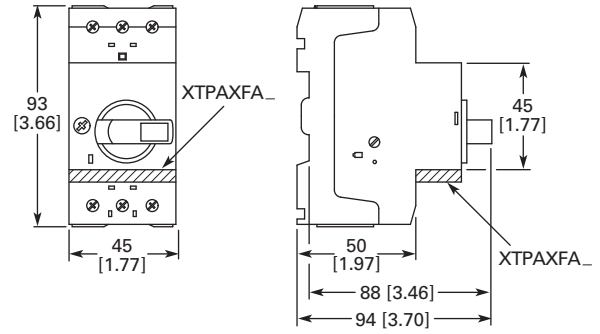

Dimensions

Approximate Dimensions in mm [in]

Manual Motor Protectors—XTPB

Manual Motor Protectors, Manual Transformer Protectors—XTPR...B

Manual Motor Protector—XTPR...DC1

Current Limiter—XTPAXCL

* IEC/EN 60715 DIN Rail