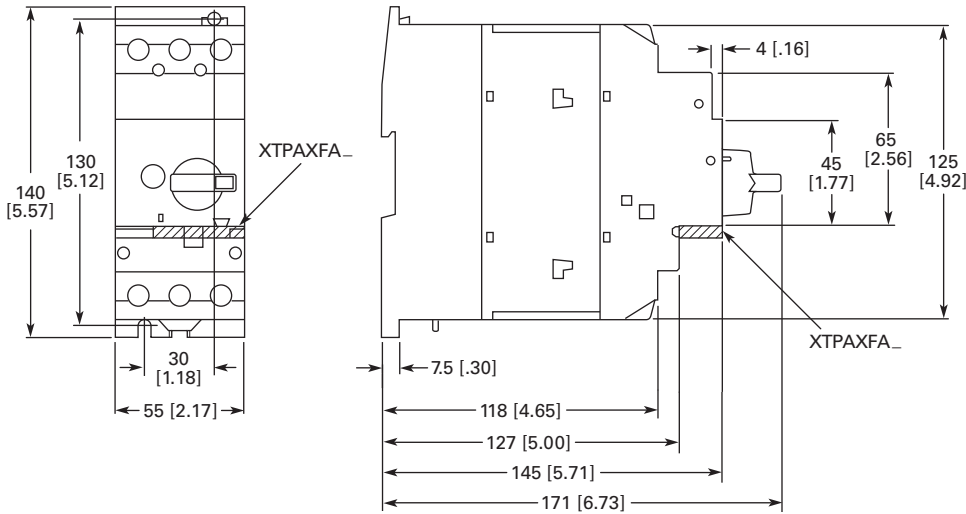

Dimensions

Approximate Dimensions in mm [in]

Manual Motor Protectors—XTPB

Manual Motor Protectors, Manual Transformer Protectors—XTPR...B

Manual Motor Protector—XTPR...DC1

Current Limiter—XTPAXCL

* IEC/EN 60715 DIN Rail