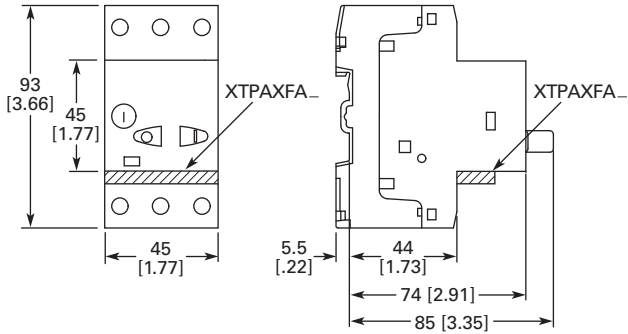

Dimensions

Approximate Dimensions in mm [in]

Manual Motor Protectors—XTPB

Manual Motor Protectors, Manual Transformer Protectors—XTPR...B

Manual Motor Protector—XTPR...DC1

Current Limiter—XTPAXCL

* IEC/EN 60715 DIN Rail