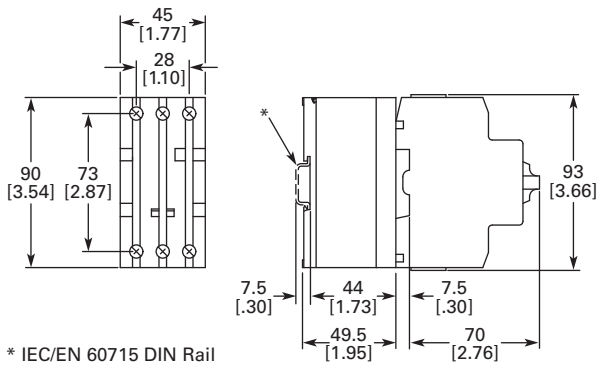

Dimensions

Approximate Dimensions in mm [in]

Manual Motor Protectors—XTPB

Manual Motor Protectors, Manual Transformer Protectors—XTPR...B

Manual Motor Protector—XTPR...DC1

Current Limiter—XTPAXCL

* IEC/EN 60715 DIN Rail