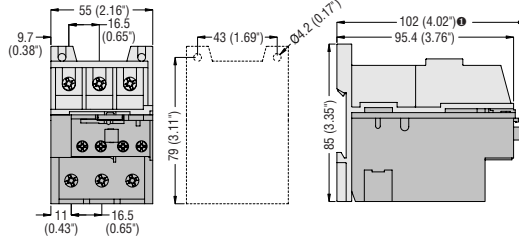

RFX38 04 base c/w RF...38 thermal relay

G230 base c/w RF...25 thermal relay

G270 base c/w RF...95 thermal relay

RF...200 thermal relay with G372 links

RF...420 thermal relay with G376 links

ADD-ON BLOCKS FOR THERMAL OVERLOAD RELAYS

G228 reset

G244 button