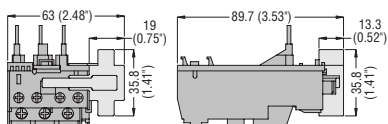

RFX38 04 base c/w RF...38 thermal relay

G230 base c/w RF...25 thermal relay

G270 base c/w RF...95 thermal relay

RF...200 thermal relay with G372 links

RF...420 thermal relay with G376 links

ADD-ON BLOCKS FOR THERMAL OVERLOAD RELAYS

G228 reset

G244 button