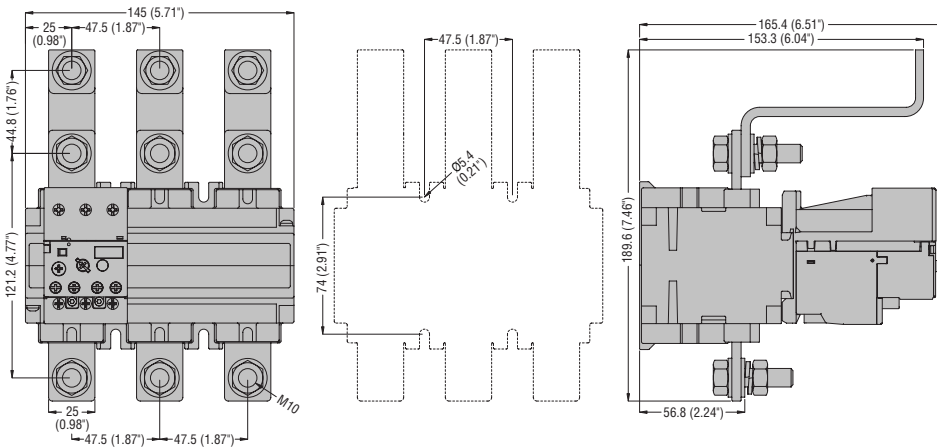

RFX38 04 base c/w RF...38 thermal relay

G230 base c/w RF...25 thermal relay

G270 base c/w RF...95 thermal relay

RF...200 thermal relay with G372 links

RF...420 thermal relay with G376 links

ADD-ON BLOCKS FOR THERMAL OVERLOAD RELAYS

G228 reset

G244 button