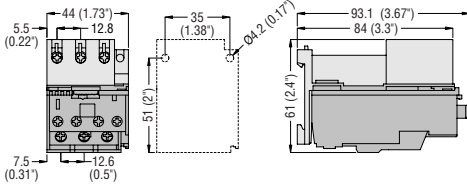

RFX38 04 base c/w RF...38 thermal relay

G230 base c/w RF...25 thermal relay

G270 base c/w RF...95 thermal relay

RF...200 thermal relay with G372 links

RF...420 thermal relay with G376 links

ADD-ON BLOCKS FOR THERMAL OVERLOAD RELAYS

G228 reset

G244 button