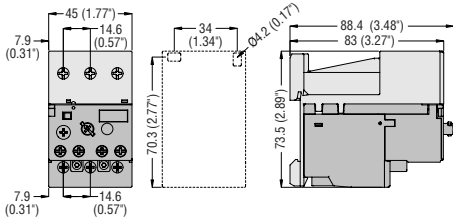

RFX38 04 base c/w RF...38 thermal relay

G230 base c/w RF...25 thermal relay

G270 base c/w RF...95 thermal relay

RF...200 thermal relay with G372 links

RF...420 thermal relay with G376 links

ADD-ON BLOCKS FOR THERMAL OVERLOAD RELAYS

G228 reset

G244 button