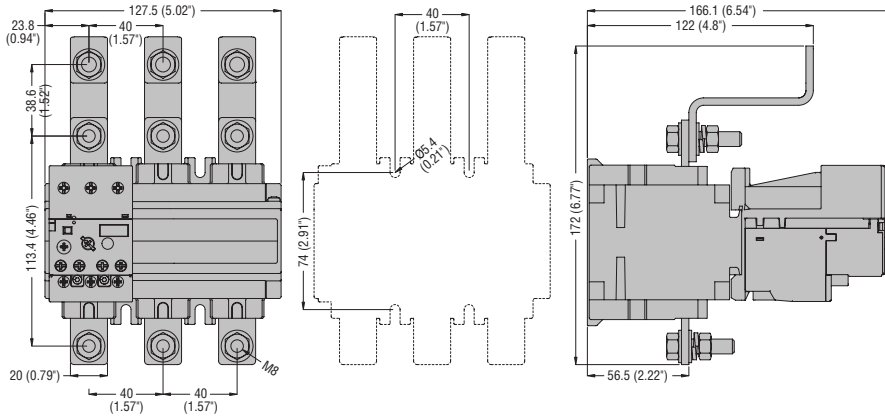

RFX38 04 base c/w RF...38 thermal relay

G230 base c/w RF...25 thermal relay

G270 base c/w RF...95 thermal relay

RF...200 thermal relay with G372 links

RF...420 thermal relay with G376 links

ADD-ON BLOCKS FOR THERMAL OVERLOAD RELAYS

G228 reset

G244 button