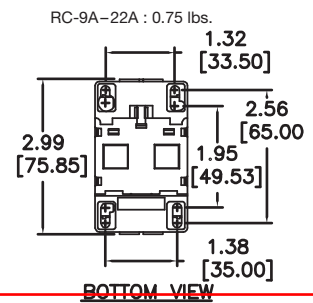

RSC Mounting Dimensions

RC-9-100 AC COILS

Type	Dimensions
------	------------

RC-9A
RC-12A
RC-18A
RC-22A

RC-32A
RC-40A

RC-50A
RC-65A

Circuit Diagram

RC-9A-22A