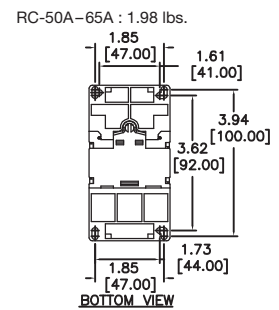

RSC Mounting Dimensions

RC-9-100 AC COILS

Type	Dimensions
------	------------

RC-9A
RC-12A
RC-18A
RC-22A

RC-32A
RC-40A

RC-50A
RC-65A

Circuit Diagram

RC-9A-22A