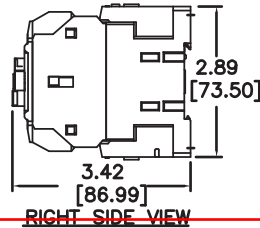

RSC Mounting Dimensions

RC-9-100 AC COILS

Type	Dimensions
------	------------

RC-9A
RC-12A
RC-18A
RC-22A

RC-32A
RC-40A

RC-50A
RC-65A

Circuit Diagram

RC-9A-22A