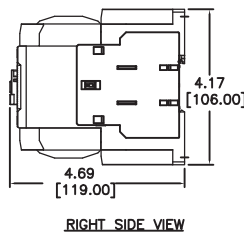

RSC Mounting Dimensions

RC-9-100 AC COILS

Type	Dimensions
------	------------

RC-9A
RC-12A
RC-18A
RC-22A

RC-32A
RC-40A

RC-50A
RC-65A

Circuit Diagram

RC-9A-22A