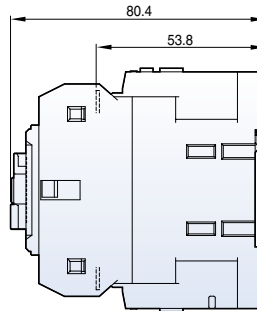

Contactors (18AF/22AF)

MC-6a-18a AC
1NO or 1NC

[mm]

0.3kg

MC-6a-18a DC
1NO or 1NC

0.5kg

MC-9b-22b AC
1NO1NC

0.3kg