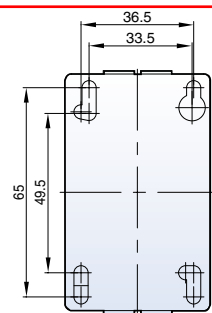

Contactors (18AF/22AF)

MC-6a-18a AC
1NO or 1NC

[mm]

0.3kg

MC-6a-18a DC
1NO or 1NC

0.5kg

MC-9b-22b AC
1NO1NC

0.3kg