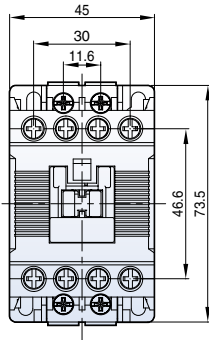

Contactors (18AF/22AF)

MC-6a-18a AC
1NO or 1NC

[mm]

0.3kg

MC-6a-18a DC
1NO or 1NC

0.5kg

MC-9b-22b AC
1NO1NC

0.3kg