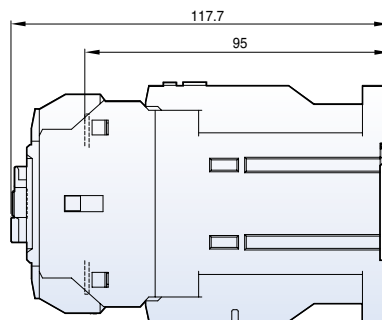

MC-9b-22b DC
1NO1NC