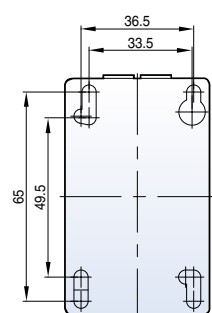

MC-9b-22b DC
1NO1NC