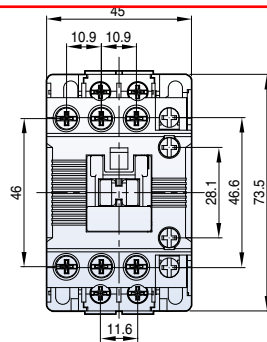

Contactors (18AF/22AF)

MC-6a-18a AC
1NO or 1NC

[mm]

0.3kg

MC-6a-18a DC
1NO or 1NC

0.5kg

MC-9b-22b AC
1NO1NC

0.3kg