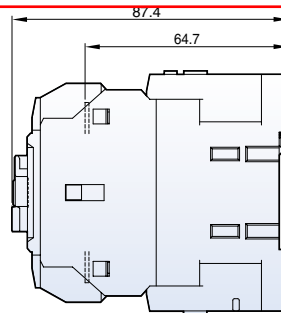

Contactors (18AF/22AF)

MC-6a-18a AC
1NO or 1NC

[mm]

0.3kg

MC-6a-18a DC
1NO or 1NC

0.5kg

MC-9b-22b AC
1NO1NC

0.3kg