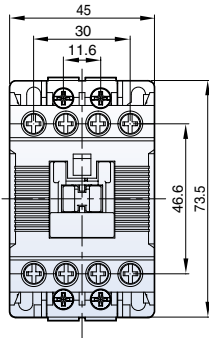

Contactors (18AF/22AF)

MC-6a-18a AC
1NO or 1NC

[mm]

0.3kg

MC-6a-18a DC
1NO or 1NC

0.5kg

MC-9b-22b AC
1NO1NC

0.3kg