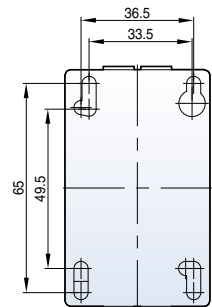

Contactors (18AF/22AF)

MC-6a-18a AC
1NO or 1NC

[mm]

0.3kg

MC-6a-18a DC
1NO or 1NC

0.5kg

MC-9b-22b AC
1NO1NC

0.3kg