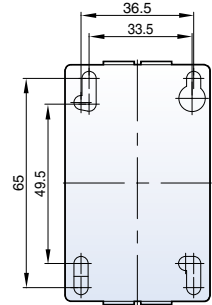

Contactors (18AF/22AF)

MC-6a-18a AC
1NO or 1NC

[mm]

0.3kg

MC-6a-18a DC
1NO or 1NC

0.5kg

MC-9b-22b AC
1NO1NC

0.3kg