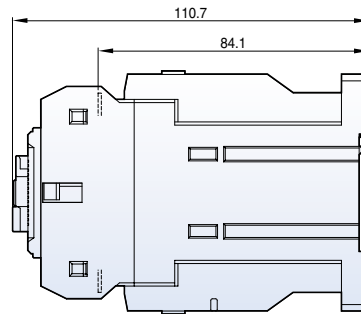

Contactors (18AF/22AF)

MC-6a-18a AC
1NO or 1NC

[mm]

0.3kg

MC-6a-18a DC
1NO or 1NC

0.5kg

MC-9b-22b AC
1NO1NC

0.3kg