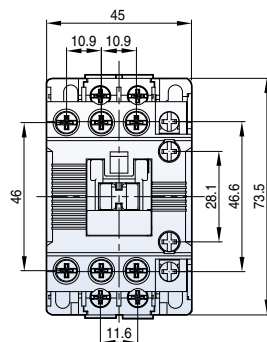

MC-9b-22b DC
1NO1NC