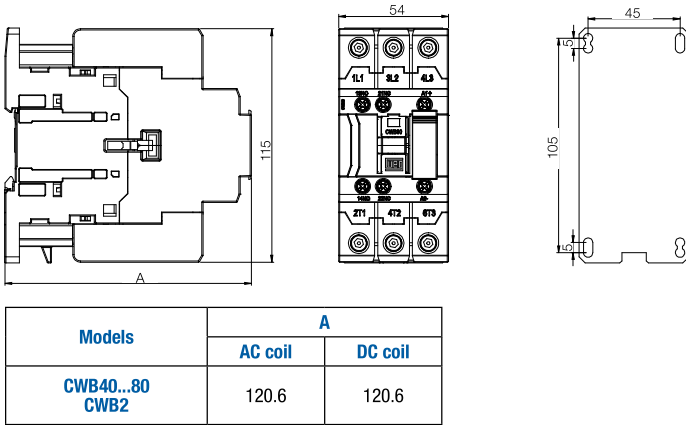

Dimensions (mm)

CWB9...18, CWB25...38, CWB00...1

CWB40...80, CWB2

Mounting Position

CWB9...80

CWB9...18, CWB25...38, CWB40...80 + BFB (Front Mounted Auxiliary Contact Block)

CWB9...18, CWB25...38 + BLB (Side Mounted Auxiliary Contact Block)

2 x CWB9...38 + IM1 (Mechanical Interlock) 2 x CWB40...80 + IM2 (Mechanical Interlock)

CWB40...80 + BLB (Side-Mounted Contact Block)