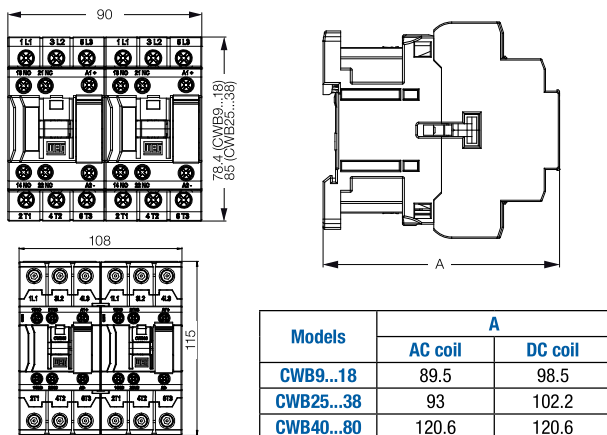

Dimensions (mm)

CWB9...18, CWB25...38, CWB00...1

CWB40...80, CWB2

Mounting Position

CWB9...80

CWB9...18, CWB25...38, CWB40...80 + BFB (Front Mounted Auxiliary Contact Block)

CWB9...18, CWB25...38 + BLB (Side Mounted Auxiliary Contact Block)

2 x CWB9...38 + IM1 (Mechanical Interlock) 2 x CWB40...80 + IM2 (Mechanical Interlock)

CWB40...80 + BLB (Side-Mounted Contact Block)