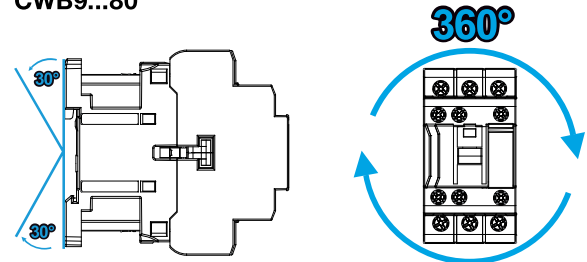

Dimensions (mm)

CWB9...18, CWB25...38, CWB00...1

CWB40...80, CWB2

Mounting Position

CWB9...80

CWB9...18, CWB25...38, CWB40...80 + BFB (Front Mounted Auxiliary Contact Block)

CWB9...18, CWB25...38 + BLB (Side Mounted Auxiliary Contact Block)

2 x CWB9...38 + IM1 (Mechanical Interlock) 2 x CWB40...80 + IM2 (Mechanical Interlock)

CWB40...80 + BLB (Side-Mounted Contact Block)