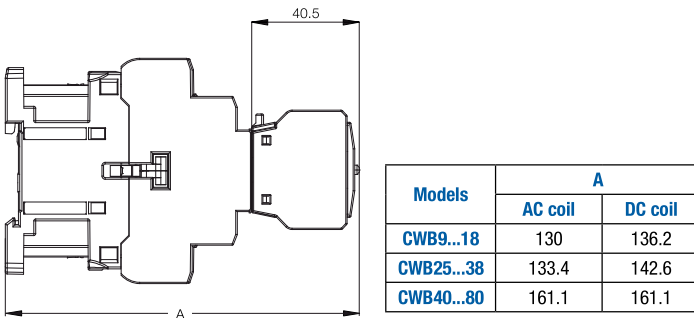

Dimensions (mm)

CWB9...18, CWB25...38, CWB00...1

CWB40...80, CWB2

Mounting Position

CWB9...80

CWB9...18, CWB25...38, CWB40...80 + BFB (Front Mounted Auxiliary Contact Block)

CWB9...18, CWB25...38 + BLB (Side Mounted Auxiliary Contact Block)

2 x CWB9...38 + IM1 (Mechanical Interlock) 2 x CWB40...80 + IM2 (Mechanical Interlock)

CWB40...80 + BLB (Side-Mounted Contact Block)