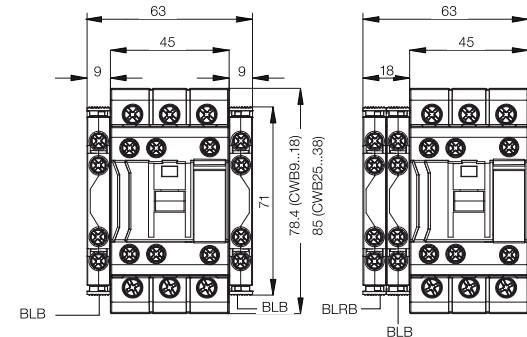

Dimensions (mm)

CWB9...18, CWB25...38, CWB00...1

CWB40...80, CWB2

Mounting Position

CWB9...80

CWB9...18, CWB25...38, CWB40...80 + BFB (Front Mounted Auxiliary Contact Block)

CWB9...18, CWB25...38 + BLB (Side Mounted Auxiliary Contact Block)

2 x CWB9...38 + IM1 (Mechanical Interlock) 2 x CWB40...80 + IM2 (Mechanical Interlock)

CWB40...80 + BLB (Side-Mounted Contact Block)