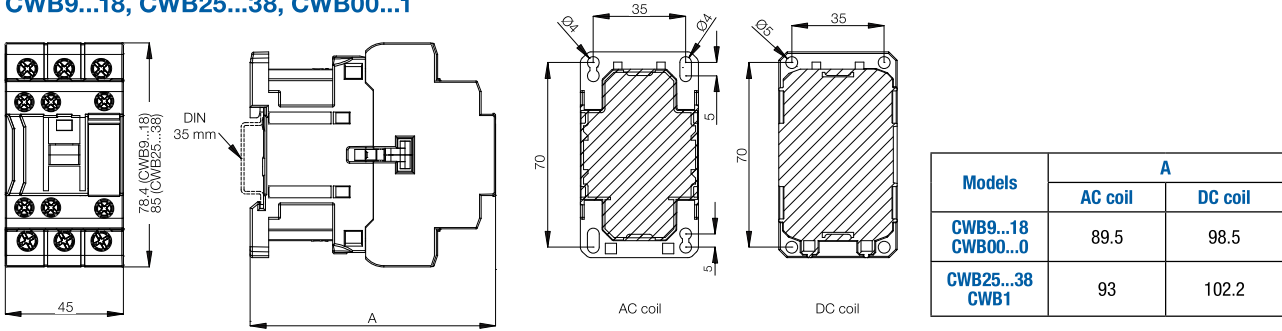

Dimensions (mm)

CWB9...18, CWB25...38, CWB00...1

CWB40...80, CWB2

Mounting Position

CWB9...80

CWB9...18, CWB25...38, CWB40...80 + BFB (Front Mounted Auxiliary Contact Block)

CWB9...18, CWB25...38 + BLB (Side Mounted Auxiliary Contact Block)

2 x CWB9...38 + IM1 (Mechanical Interlock) 2 x CWB40...80 + IM2 (Mechanical Interlock)

CWB40...80 + BLB (Side-Mounted Contact Block)